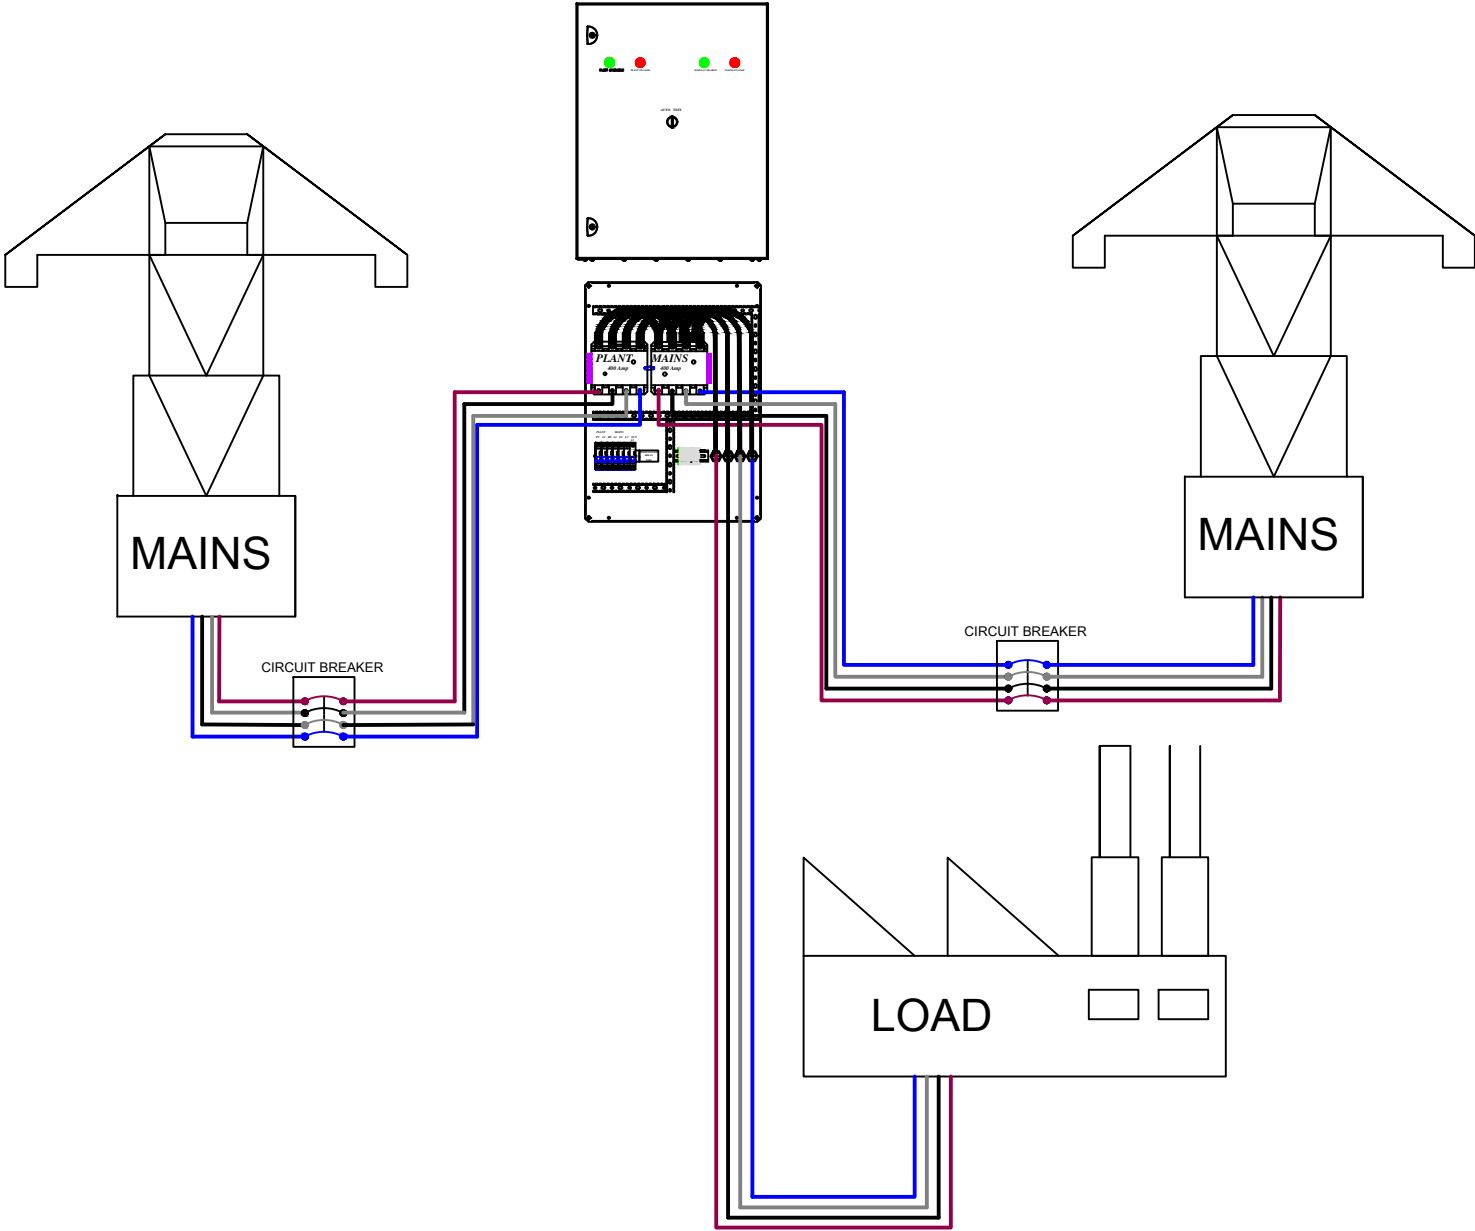

0

1

2

3

4

5

6

ATS PANEL

Drawing no.:
BPG
 Function:
 -

Init.:
 mb
 Location:
 Stroud Office

Rev.:
 1
 Total sheets:
 1

Sheet:
 1 off 1
 Next sheet:
 0